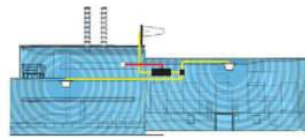

**INITIAL SITE SURVEY NORMALLY
STARTS FROM \$295.00**

SPECIAL

**SAVE 25% IF YOU ARRANGE
BEFORE THE END OF NEXT MONTH**

HOME

FACTORY

BOAT

CAR

CEL-FI
by NEXTIVITY